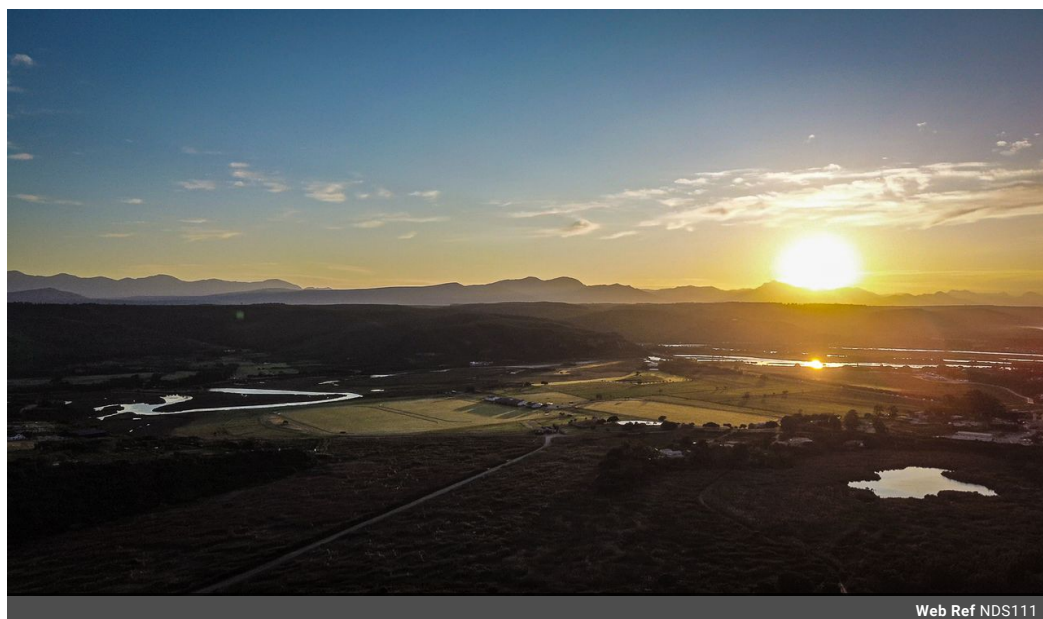

Ian Duncan
076 814 6808
ian.duncan@seeff.com

Piet Maree
073 059 0640
pieter.maree@seeff.com

Contact Plettenberg Bay

044 5330311

Sun Centre
CNR Main & Church Street
Plettenberg Bay

Web Ref NDS111

Eden View Lifestyle Estate

Houses (138)
From R3,325,000
Size from 140m² to 333m²

EDEN VIEW LIFESTYLE ESTATE

JOINT MANDATE

No Transfer Duties

Nestled on the urban edge of Plettenberg Bay, Eden View Lifestyle Estate offers an unparalleled living experience. Immerse yourself in a serene environment, surrounded by lush indigenous flora and awe-inspiring vistas of the Bitou River Valley as well as Tsitsikamma Mountains.

Perched in a prime location, the Eden View Lifestyle Estate embraces all life stages, from first-time buyers to retirees. Residents can enjoy the Plett Lifestyle while escaping the hustle and bustle of town.

A lifestyle Centre come Club House has a wide range of amenities from a state of the art gym, inviting indoor...

Features

✓ Pets Allowed

✓ Pool