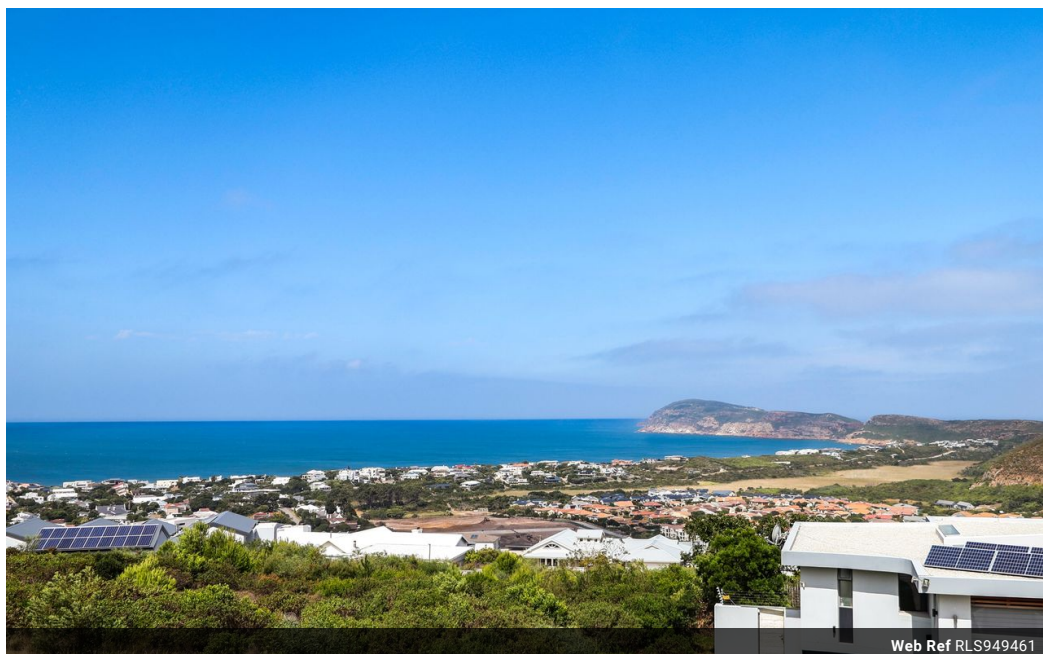

Alet Ollemans
083 657 5678
alet@seeff.com

Ian Duncan
076 814 6808
ian.duncan@seeff.com

Contact Plettenberg Bay

044 5330311

Sun Centre
CNR Main & Church Street
Plettenberg Bay

R11,900,000

5 5.5 3

Monthly Bond Repayment R122,830.42
Calculated over 20 years at 11% with no deposit.

Transfer Costs R1,201,289.00 **Bond Costs** R94,285.00
These calculations are only a guide. Please ask your conveyancer for exact calculations.

Monthly Levy R1,022 **Monthly Rates** R267.2

ROBBERG VIEWS: YOUR DREAM HOME AWAITS

No Transfer Duty

Imagine waking to stunning views of the Robberg peninsula each morning. This spacious and luxurious newly built home in Robberg Ridge Estate, Plett, offers just that.

The open-plan living area is perfect for entertaining, with a large kitchen, living room, and bar area that flows onto a sunny patio with a swimming pool and fountain.

The kitchen is fully equipped with a SMEG gas hob with a electric oven and large built-in fridge. An added feature is a pizza oven where you can enjoy delicious homemade pizzas with your family and friends. Leading off the kitchen is laundry/scullery.

A functional fireplace situated in the lounge and bar area that not only warms up the home but creates a ambience. There is also a built in braai.

The home has five bedrooms which are all en-suite. There are two identical...

Features

Pets Allowed Yes

Interior

Bedrooms	5
Bathrooms	5.5
Kitchens	1
Recep. Rooms	2
Studies	1
Furnished	No

Exterior

Garages	3
Security	No
Pool	Yes
Views	False

Sizes

Floor Size	550m²
Land Size	645m²

Extras

Security Complex Level Road Mountain View Sea East South Modern Aluminium Window Breakfast Nook Extractor Fan Granite Tops Eye Level Oven Laundry Pantry Scullery Stove Fireplace Open Plan Patio Vinyl Floors Garden Services Immaculate Condition Landscaped Fan Bar Counter Balcony Built In Bar Built In Braai Centre Island Double Storey Entrance Hall Electric Garage Guest Toilet Gas Hob Open Plan Kitchen Office Pizza Oven Security Estate